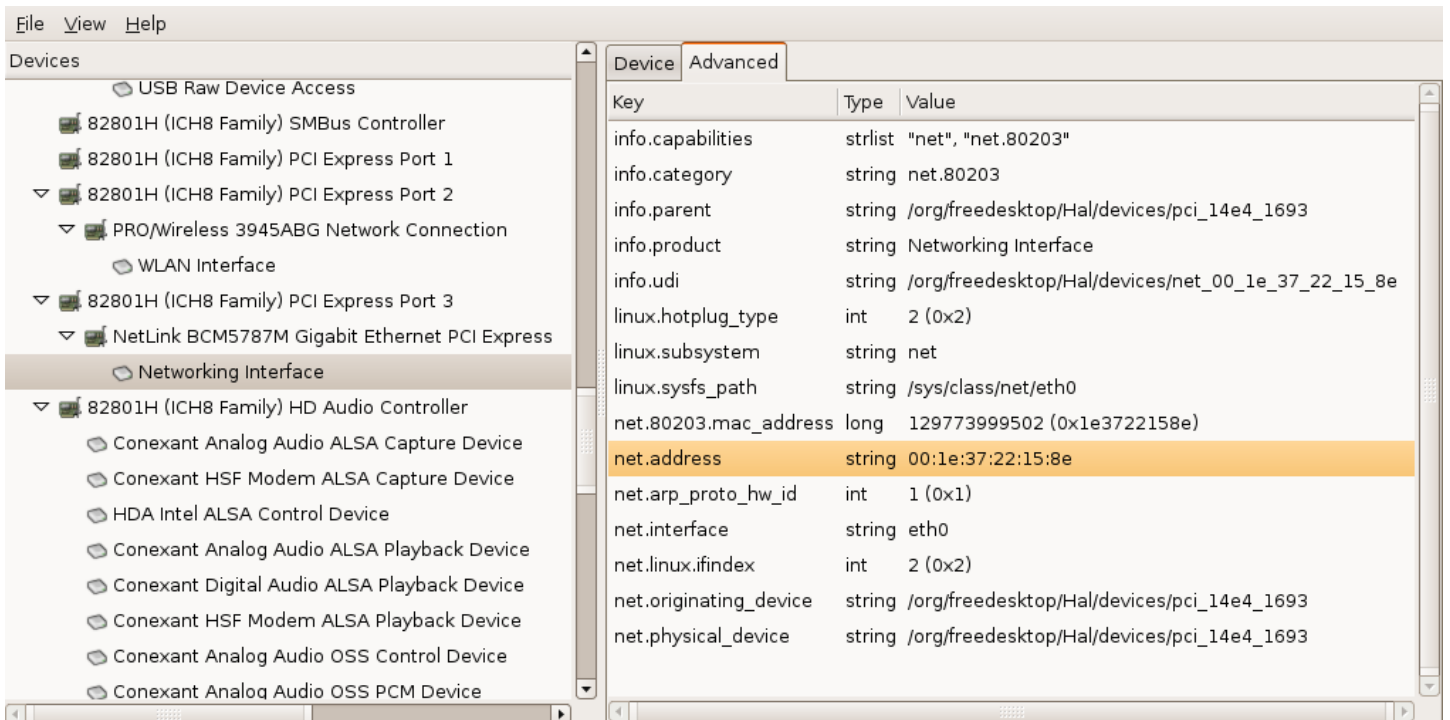

How to Locate the Hardware Address of a Network Card under Ubuntu 7.10 "Gutsy Gibbon" and Ubuntu 8.04 "Hardy Heron"

Select System -> Preferences -> Hardware Information

Locate and click on the network card in the left pane.
Click the 'Advanced' tab, then locate the 'net.address' field.
The value of that field is the hardware address for that card.