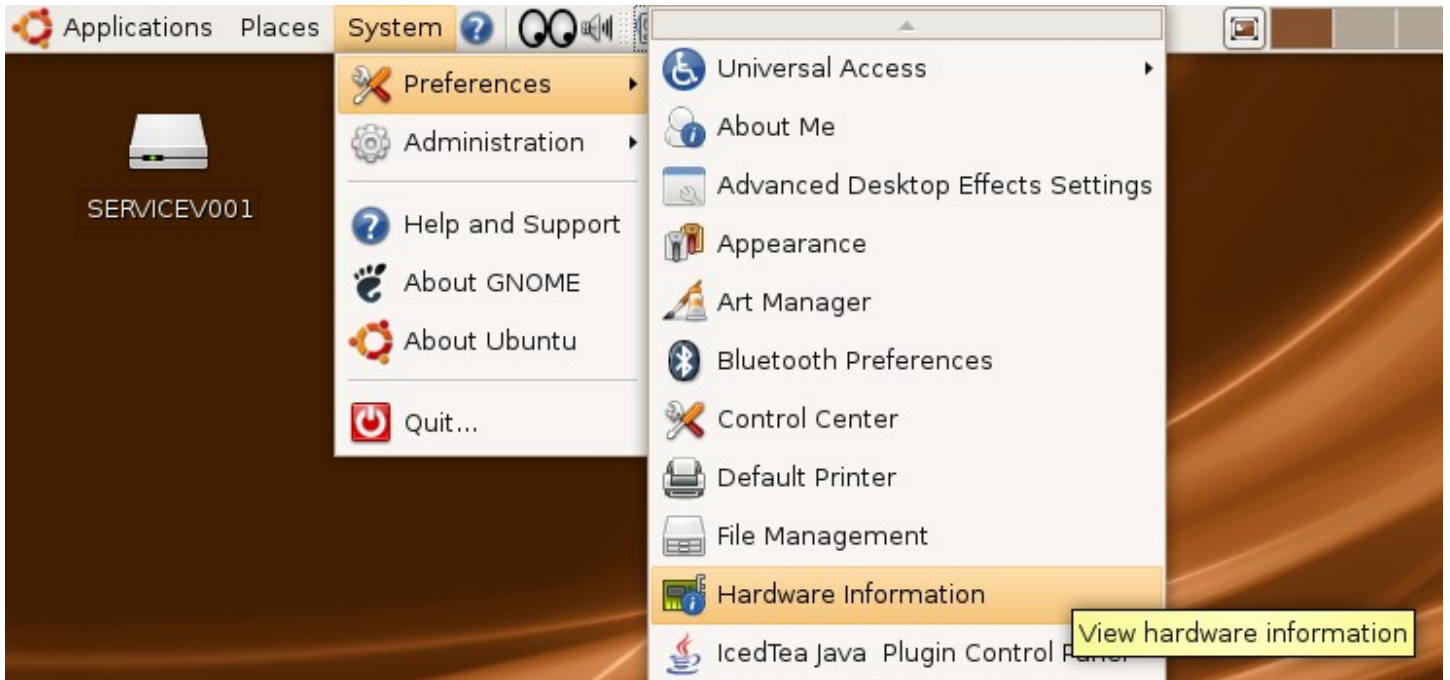

How to Locate the Hardware Address of a Network Card under Ubuntu 7.10 "Gutsy Gibbon" and Ubuntu 8.04 "Hardy Heron"

Select System -> Preferences -> Hardware Information

Locate and click on the network card in the left pane.
Click the 'Advanced' tab, then locate the 'net.address' field.
The value of that field is the hardware address for that card.